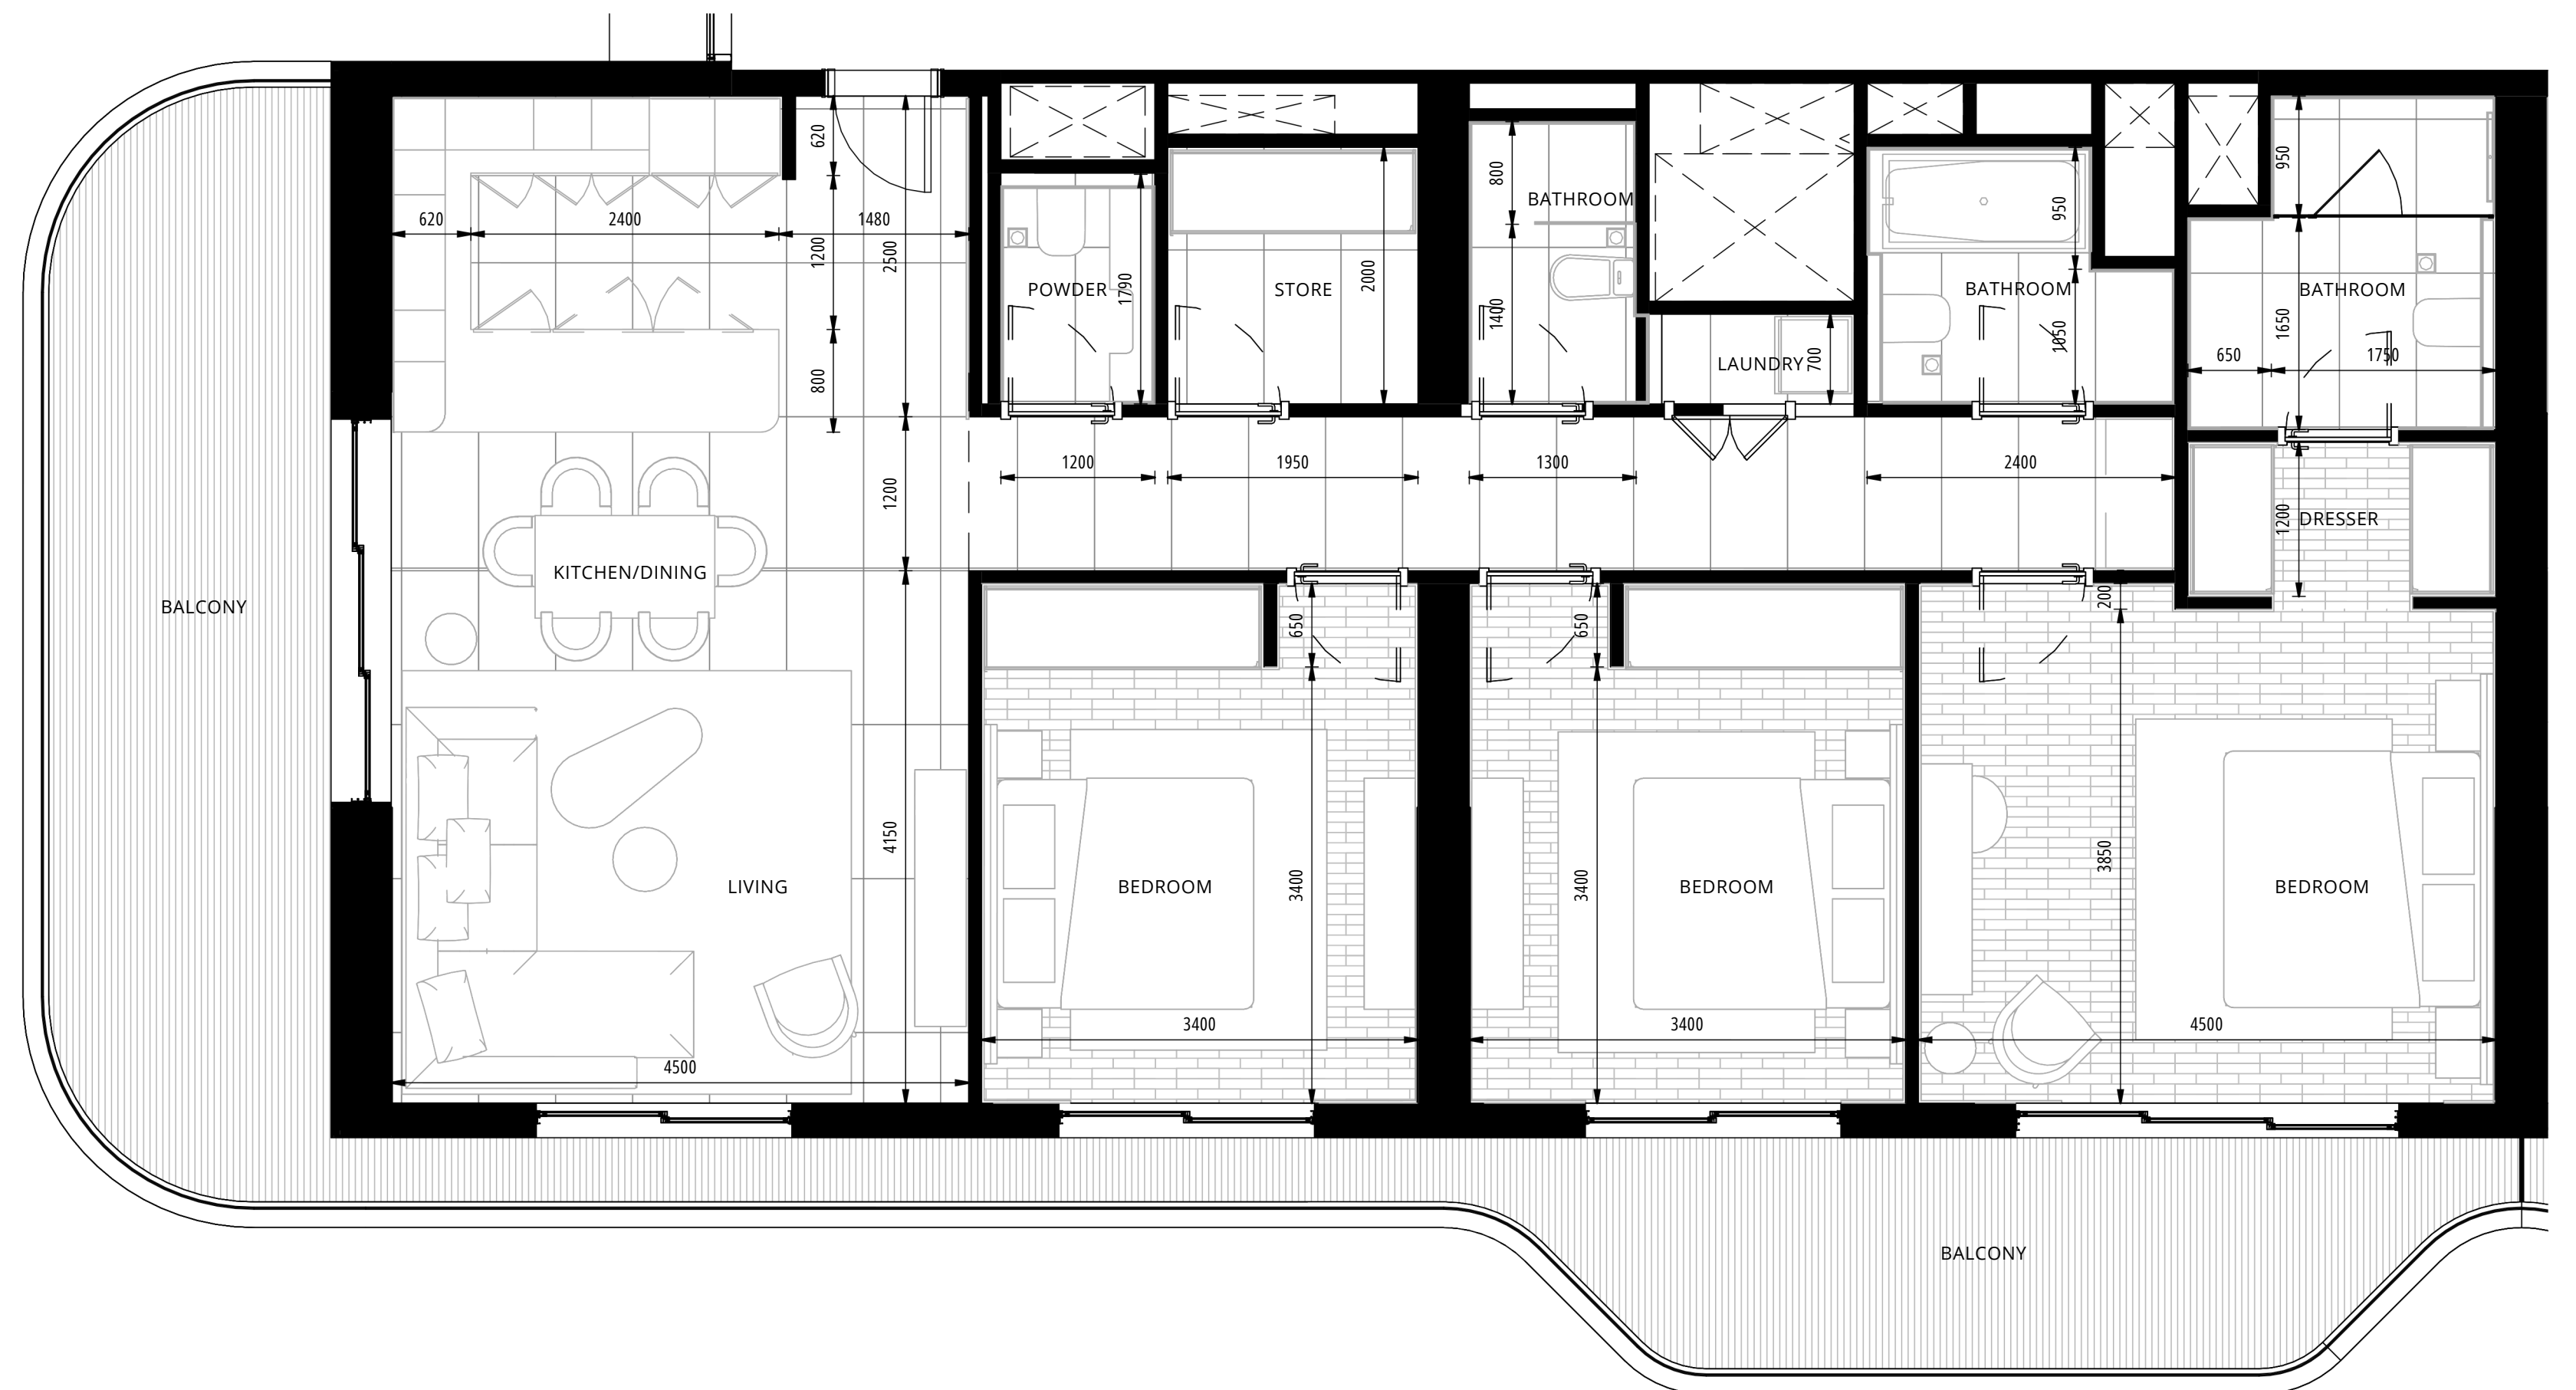

ROSSO BAY

RESIDENCES

FLOOR PLANS

UNIT TYPE 1A

1 BEDROOM

UNIT TYPE 2A

2 BEDROOM

UNIT TYPE 3A

3 BEDROOM

UNIT TYPE 4A

4 BEDROOM

MATERIAL BOARD

LIVING ROOM / KITCHEN AREA

BEDROOM

BATHROOM

APARTMENT PAINT
WALLS & CEILING