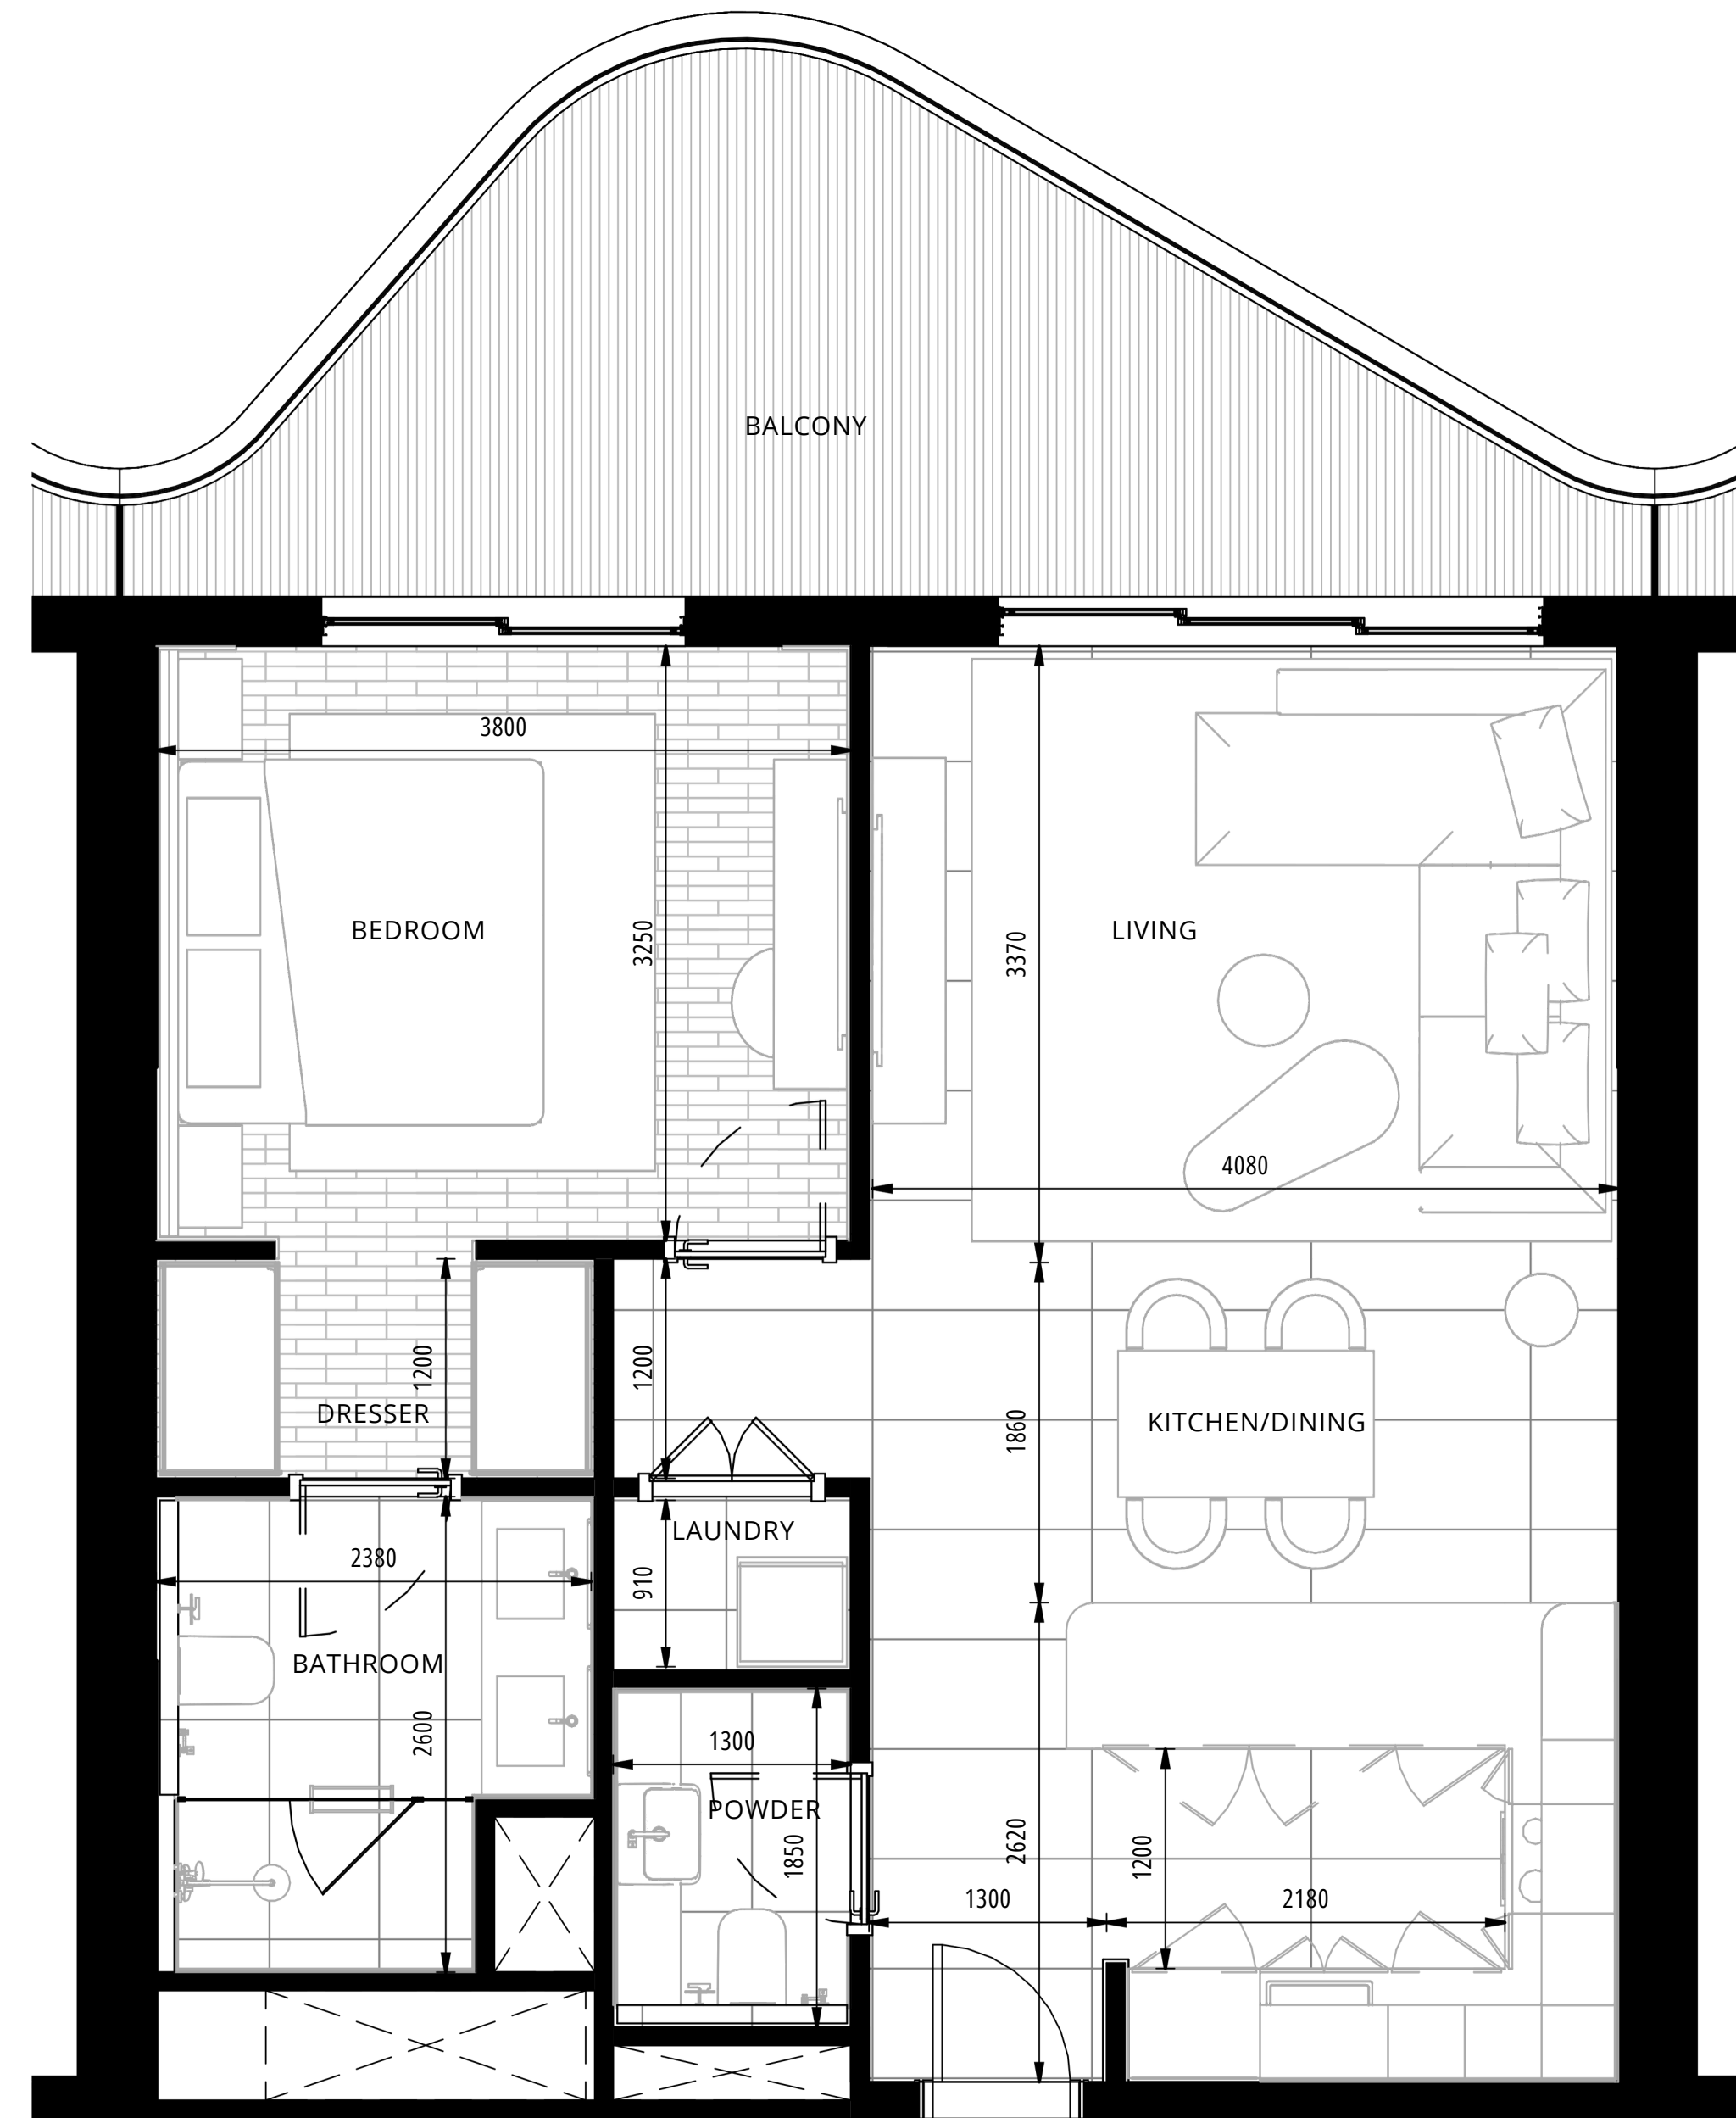

ROSSO BAY

RESIDENCES

FLOOR PLANS

UNIT TYPE 1A

1 BEDROOM

UNIT TYPE 2A

2 BEDROOM

UNIT TYPE 3A

3 BEDROOM

UNIT TYPE 4A

4 BEDROOM

MATERIAL BOARD

LIVING ROOM / KITCHEN AREA

BEDROOM

BATHROOM

APARTMENT PAINT
WALLS & CEILING