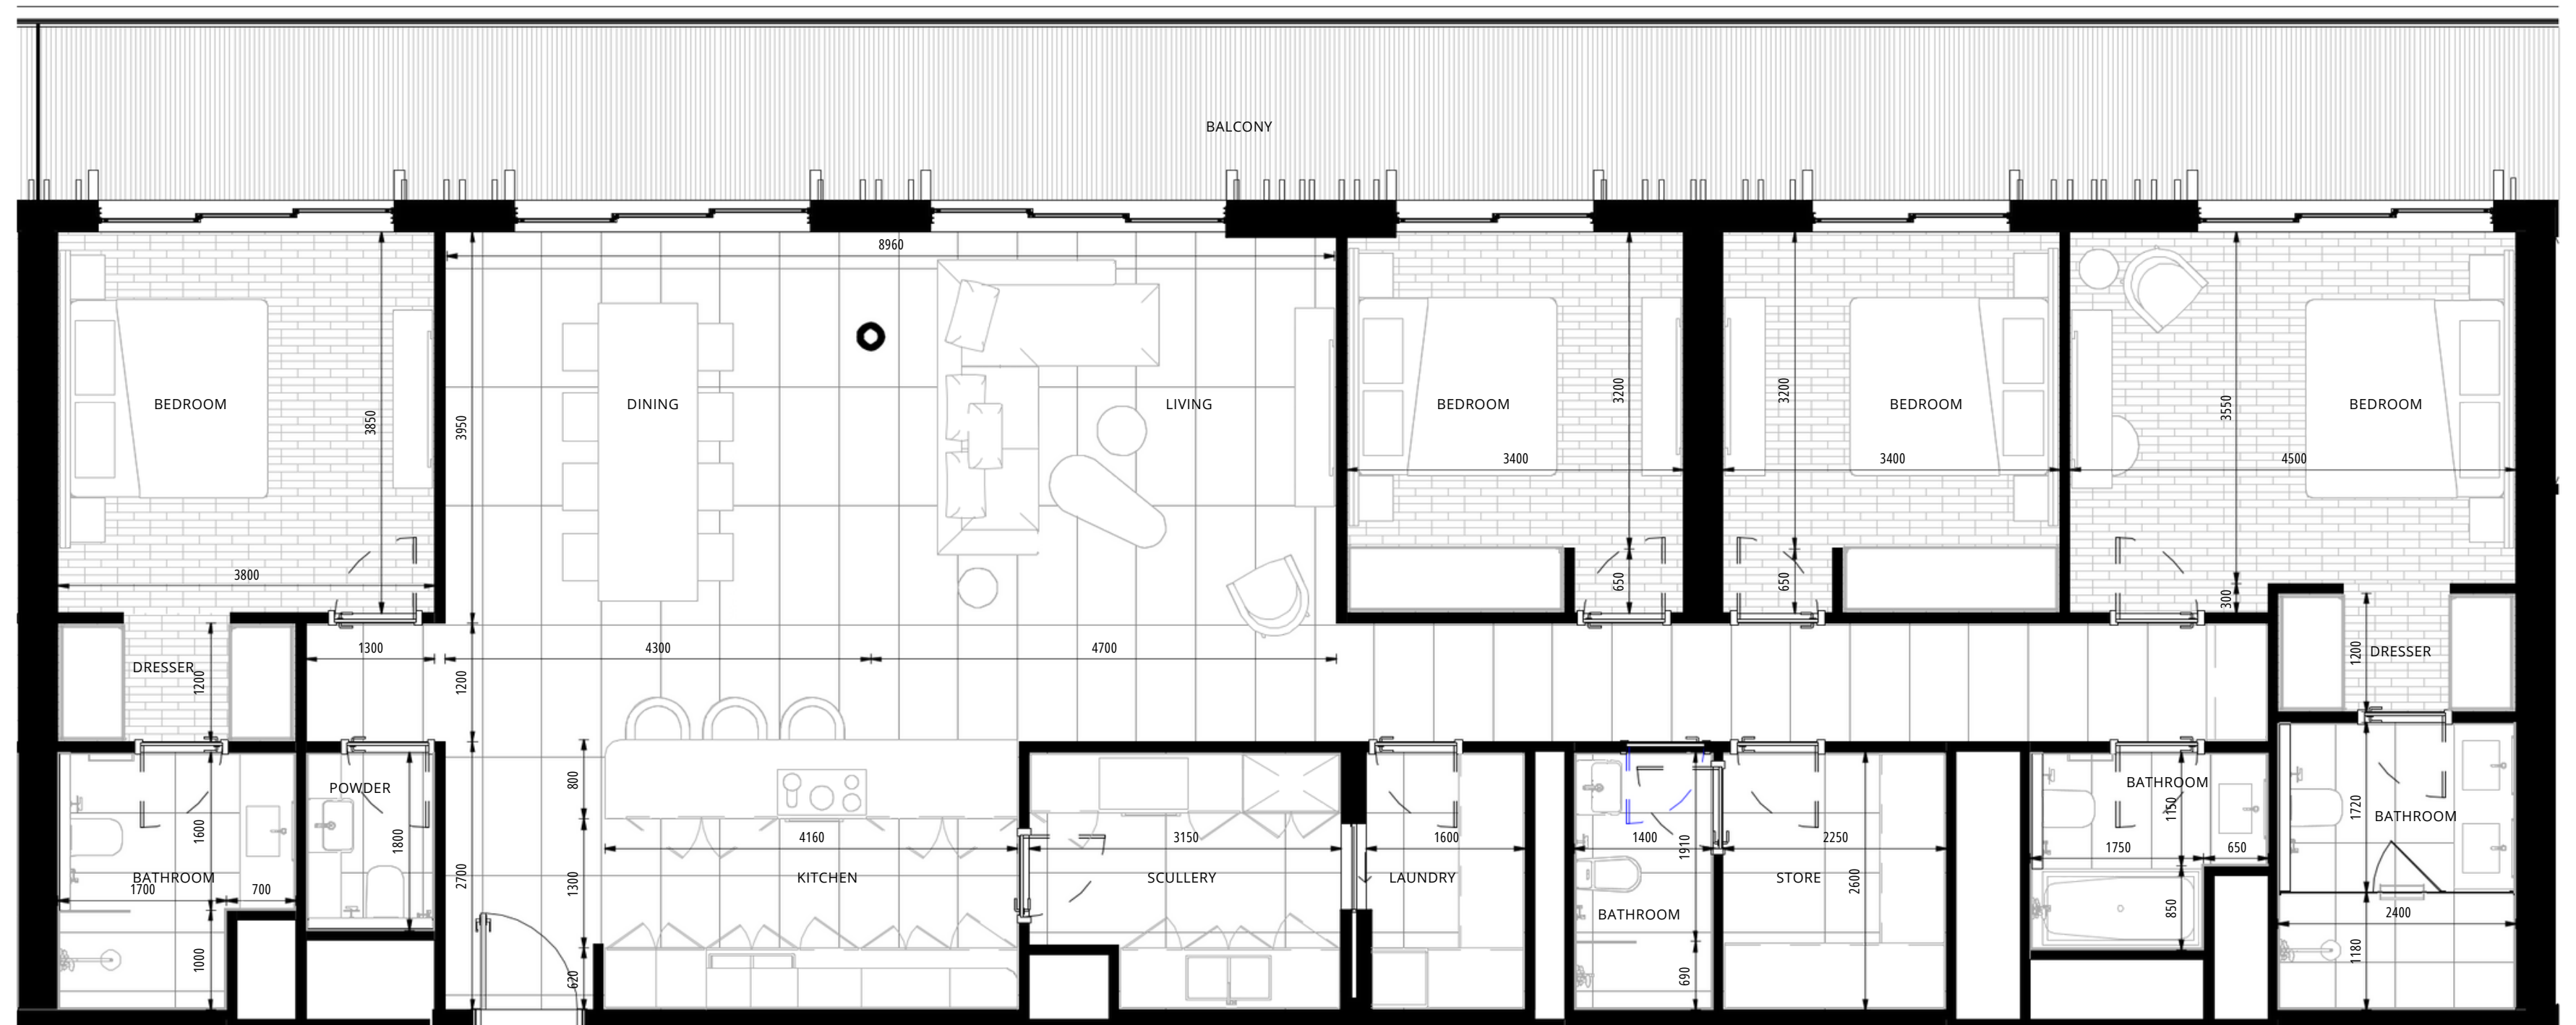

ROSSO BAY

RESIDENCES

FLOOR PLANS

UNIT TYPE 1A

1 BEDROOM

UNIT TYPE 2A

2 BEDROOM

UNIT TYPE 3A

3 BEDROOM

UNIT TYPE 4A

4 BEDROOM

MATERIAL BOARD

LIVING ROOM / KITCHEN AREA

BEDROOM

BATHROOM

APARTMENT PAINT
WALLS & CEILING