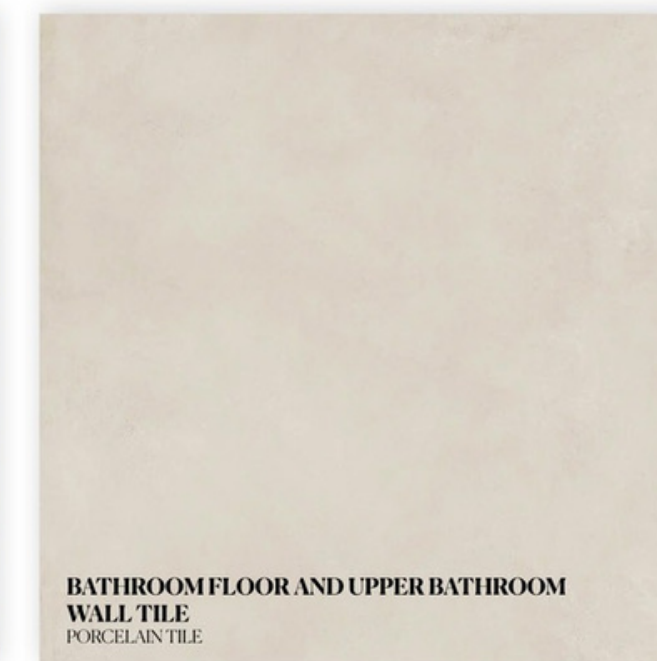

FASCIA KITCHEN CABINET
LACQUERED PAINT

LOWER BATHROOM WALL TILE
PORCELAIN TILE

BATHROOM FLOOR AND UPPER BATHROOM
WALL TILE
PORCELAIN TILE