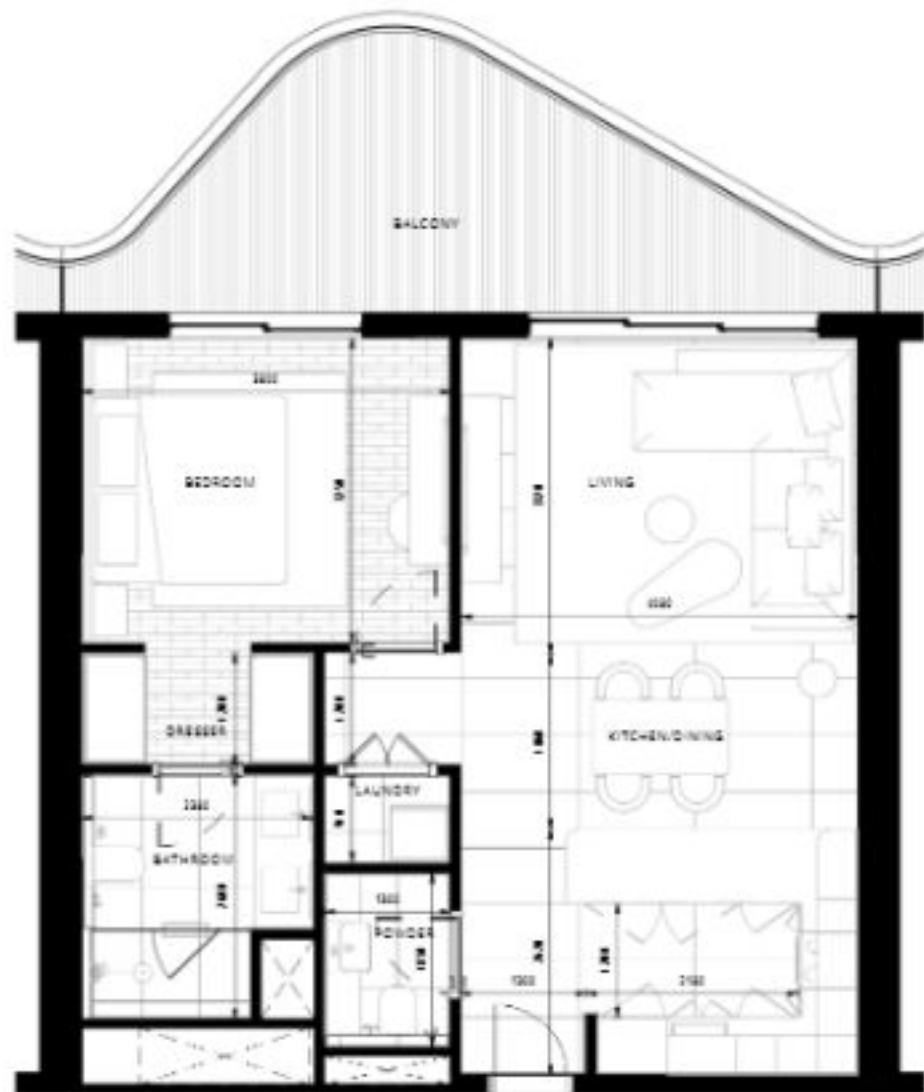

A low-angle shot of a red umbrella against a clear blue sky. The umbrella's ribs and central pole are visible, creating a geometric pattern. The text 'ROSSO BAY' is centered on the umbrella's canopy.

ROSSO BAY

RESIDENCES

FLOOR PLANS

UNIT TYPE 1A

1 BEDROOM

UNIT TYPE 2A

2 BEDROOM

UNIT TYPE 3A

3 BEDROOM

UNIT TYPE 4A

4 BEDROOM

MATERIAL BOARD

LIVING ROOM INTERIOR

WHITE WALL

BEIGE WALL

OFF-WHITE WALL

BLUE STRIPES